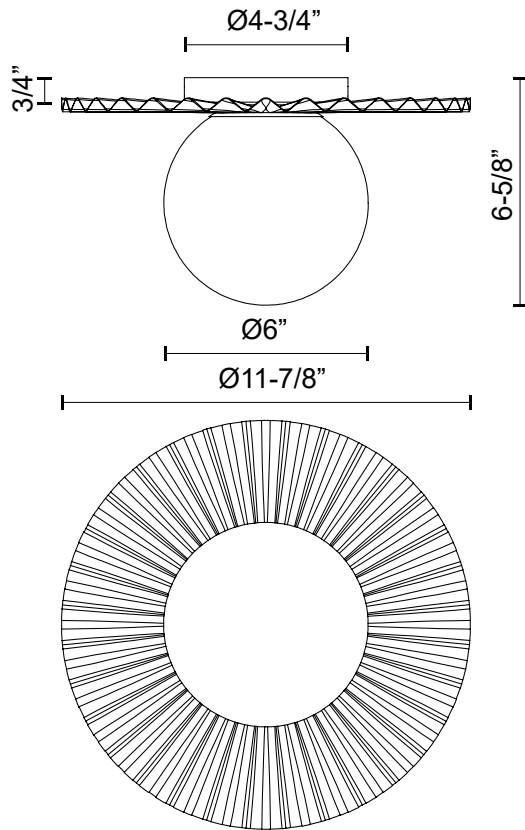

alora mood

P. 1.855.855.8926

CANADA: 19054 28TH Avenue Surrey - BC V3Z 6M3

USA: 3035 E. Lone Mountain Rd - Las Vegas, NV, 89081

PLUME FM501212

FIXTURE DIMENSIONS	D11-7/8" x H6-5/8"
LAMP TYPE	E26
MAX WATTAGE	60W
BULB QTY	1
BULBS INCLUDED	No
VOLTAGE	120V
GLASS DETAILS	Opal Glass
MATERIAL	Glass; Steel;
LOCATION	Dry
BRAND	Alora Mood

[D - Diameter, L - Length, W - Width, H - Height, E - Extension]

AVAILABLE FINISHES:

FM501212BGOP
Brushed
Gold/Opal Matte
Glass

FM501212MBOP
Matte Black/Opal
Matte Glass

*For complete warranty terms, please visit: www.aloralighting.com/warranty